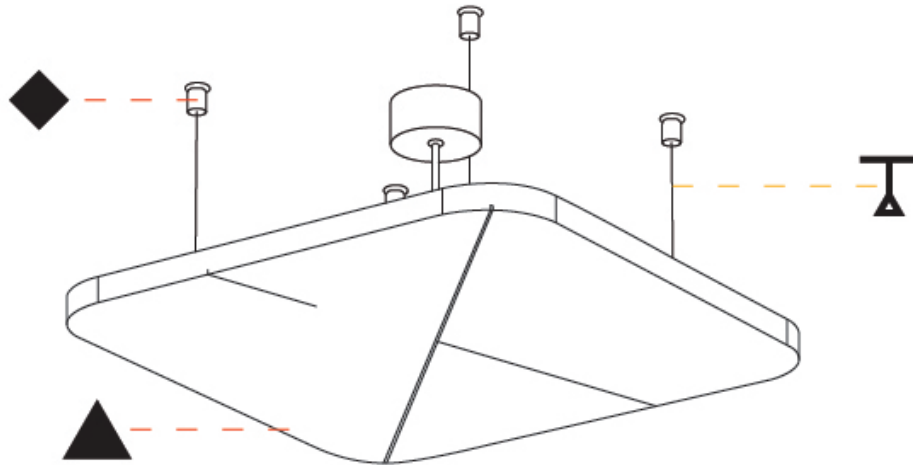

QUANTUM ACOUSTIC LIGHT PANEL SUSPENSION

A300738-

PROJECT	_____
TYPE	_____
SPECIFIER	_____
QUANTITY	_____
DATE	_____

A